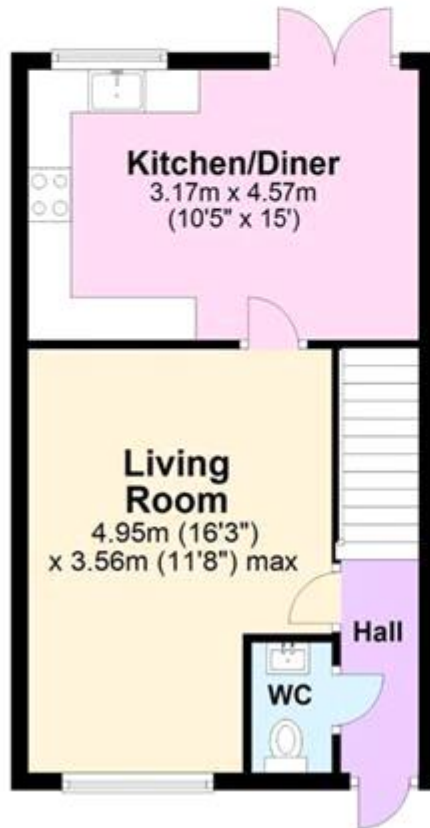

Ground Floor