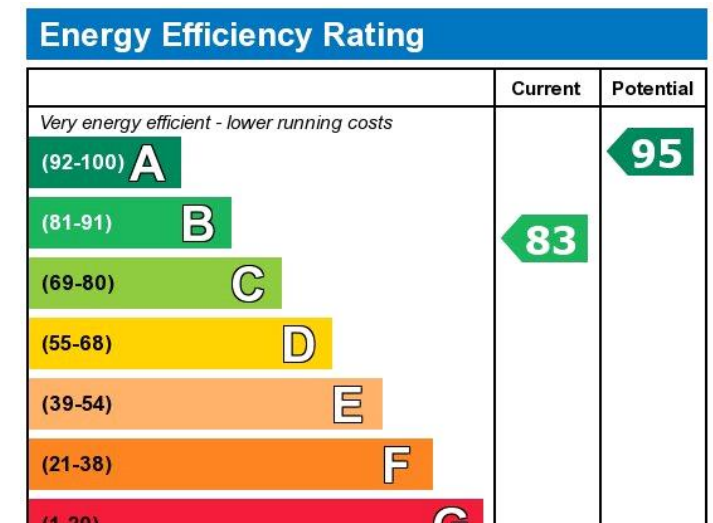

Viewing by appointment only
Oatley & O'Connor Ltd - Head Office
Oatley & O'Connor, 27 Castle Street, Canterbury, Kent CT1 2PX
Tel: 01227 903156 Email: james@oatleyandoconnor.com Website:
<https://oatleyandoconnor.com/>