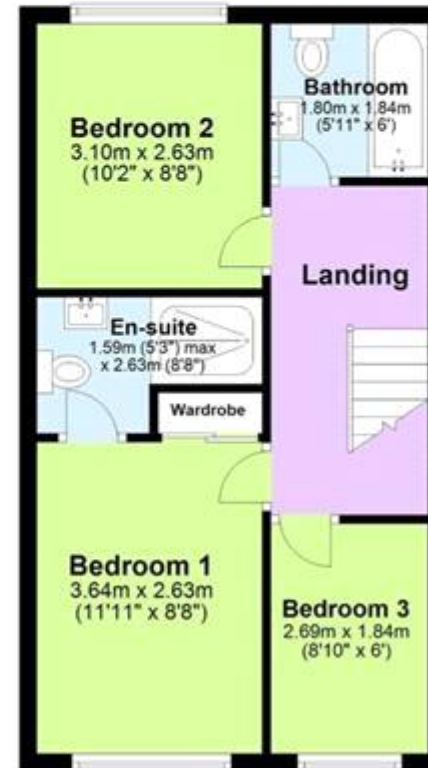

First Floor