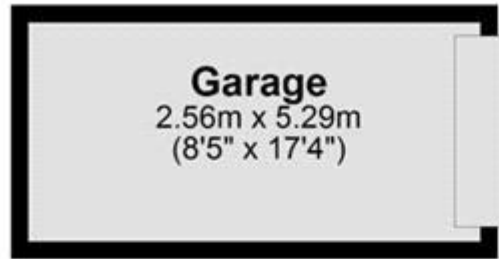

Ground Floor