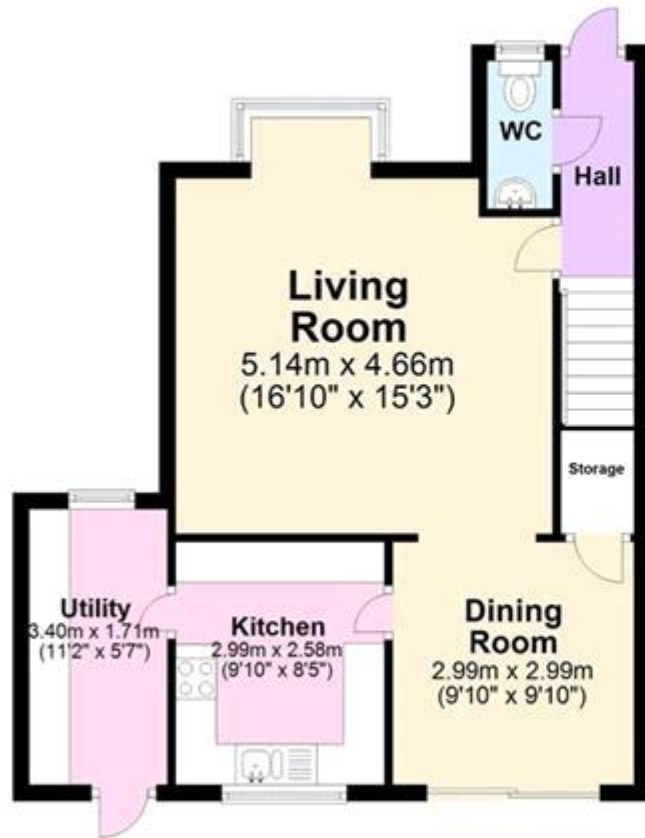

Ground Floor