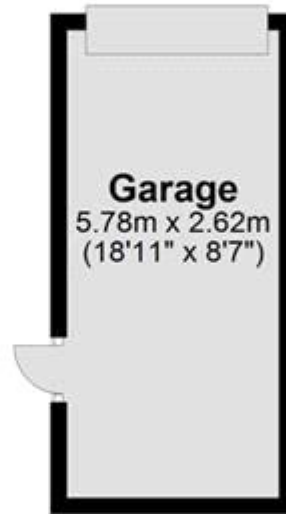

Ground Floor